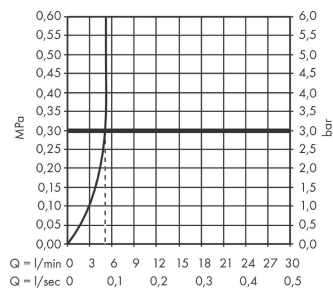

Finoris

Single lever basin mixer 230 with swivel spout and push-open waste set

Surfaces: **Matt White** Article Number: **76060700**

Description

product features

- consists of: single lever basin mixer, waste set
- ComfortZone 230
- projection 178 mm
- swivel range 120°
- spray type: laminar spray
- maximum flow rate at 3 bar: 5 l/min
- ceramic cartridge
- temperature limitation adjustable
- suitable for continuous flow water heaters
- push-open waste set G 1¼
- material waste set: metal
- connection type: G ¾ connections
- connection dimension: DN15

Technology

Design awards

reddot winner 2021

Product image

Scale drawing

Finoris
Single lever basin mixer 230 with swivel spout and push-open waste set
 Surfaces: **Matt White** Article Number: **76060700**

Flowchart

Finoris

Single lever basin mixer 230 with swivel spout and push-open waste set

Surfaces: **Matt White** Article Number: **76060700**

Spare part list

Year of production: >06/21

Pos.	Description	Article Number	Price	PU
1	spout cpl.	94303700	-	1
2	O-Ring 14x2,5	98189000	-	1
3	spray former	93973000	-	1
4	special tool	98987000	-	1
5	plug	93087000	-	1
6	handle	94292700	-	1
7	hollow set screw M5x5	98446000	-	1
8	screw cover	93735700	-	1
9	flange	93737700	-	1
10	nut	92926000	-	1
11	O-ring 30x1,5	98433000	-	1
12	O-ring 29x2	98391000	-	1
13	O-ring 25x1,5	98146000	-	1
14	cartridge, assy	93760000	-	1
15	seal	93383000	-	1
16	flat seal	98749000	-	1
17	fixing set (Ø 32)	13961000	-	1
18	lever collar	97548000	-	1
19	connection hose 450 mm M8x0,75 G3/8	97206000	-	1
20	O-ring 6,6x1,6	93019000	-	1
a	push-open waste set	50100700	-	1
b	fixation extension 35 mm	13898000	-	1