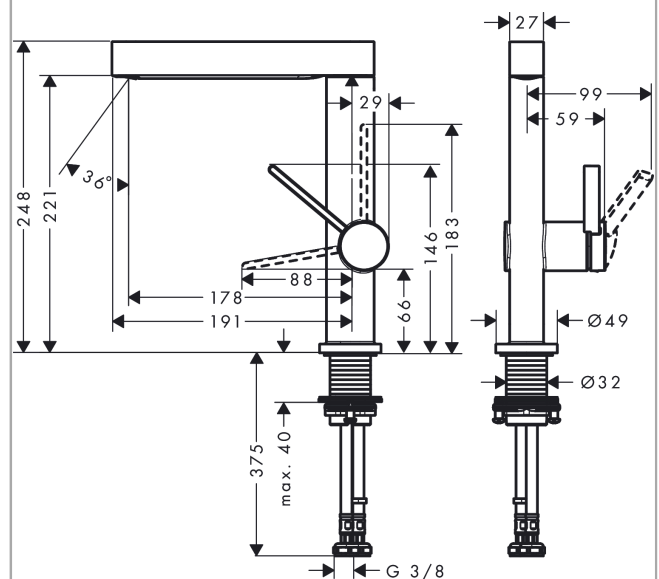

Finoris

Single lever basin mixer 230 with swivel spout and push-open waste set

Surfaces: **Matt White** Article Number: **76060700**

Description

product features

- consists of: single lever basin mixer, waste set
- ComfortZone 230
- projection 178 mm
- swivel range 120°
- spray type: laminar spray
- maximum flow rate at 3 bar: 5 l/min
- ceramic cartridge
- temperature limitation adjustable
- suitable for continuous flow water heaters
- push-open waste set G 1¼
- material waste set: metal
- connection type: G ¾ connections
- connection dimension: DN15

Technology

Design awards

reddot winner 2021

Product image

Scale drawing

Finoris
Single lever basin mixer 230 with swivel spout and push-open waste set
 Surfaces: **Matt White** Article Number: **76060700**

Flowchart

Finoris

Single lever basin mixer 230 with swivel spout and push-open waste set

Surfaces: **Matt White** Article Number: **76060700**

Spare part list

Year of production: >06/21

Pos.	Description	Article Number	Price	PU
1	spout cpl.	94303700	-	1
2	O-Ring 14x2,5	98189000	-	1
3	spray former	93973000	-	1
4	special tool	98987000	-	1
5	plug	93087000	-	1
6	handle	94292700	-	1
7	hollow set screw M5x5	98446000	-	1
8	screw cover	93735700	-	1
9	flange	93737700	-	1
10	nut	92926000	-	1
11	O-ring 30x1,5	98433000	-	1
12	O-ring 29x2	98391000	-	1
13	O-ring 25x1,5	98146000	-	1
14	cartridge, assy	93760000	-	1
15	seal	93383000	-	1
16	flat seal	98749000	-	1
17	fixing set (Ø 32)	13961000	-	1
18	lever collar	97548000	-	1
19	connection hose 450 mm M8x0,75 G3/8	97206000	-	1
20	O-ring 6,6x1,6	93019000	-	1
a	push-open waste set	50100700	-	1
b	fixation extension 35 mm	13898000	-	1